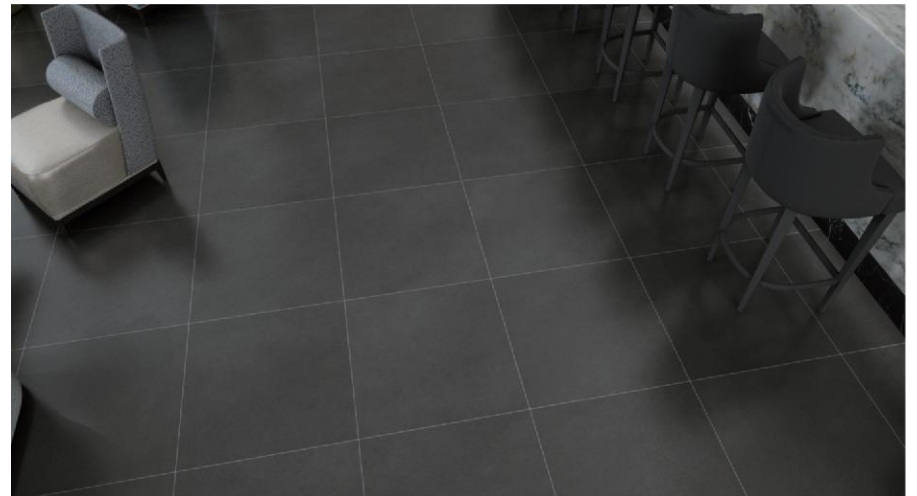

300 × 600

NATURAL  
ANTI-SLIP

600 × 600

NATURAL  
ANTI-SLIP

600 × 1200

NATURAL  
ANTI-SLIP

OY66R02M  
TAUPE

OY66R03M  
KHAKE