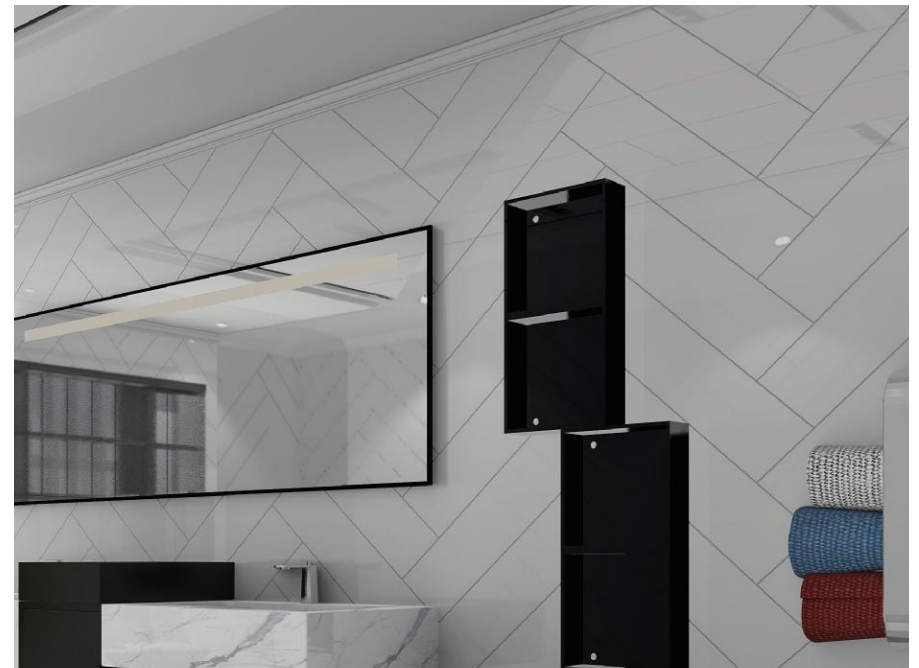

B10414  
KIWI GREEN

POSSIBLE PATTERN LAYOUTS

Specification: 150 × 150mm

B1500

B1500  
WHITE

MB1500  
WHITE · MATTE

Specification: 150 × 600mm

WB15602