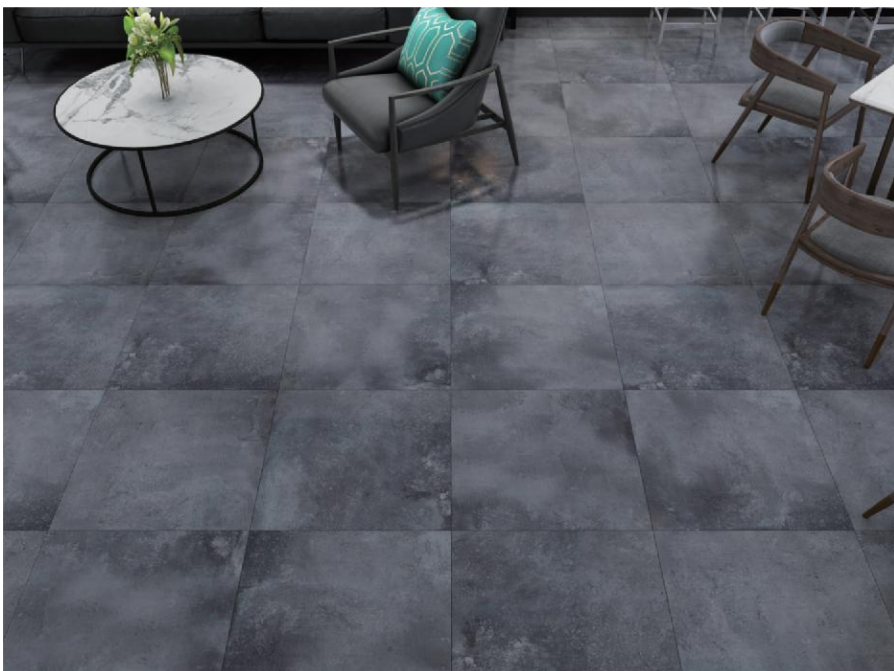

OY66501M
MID GREY