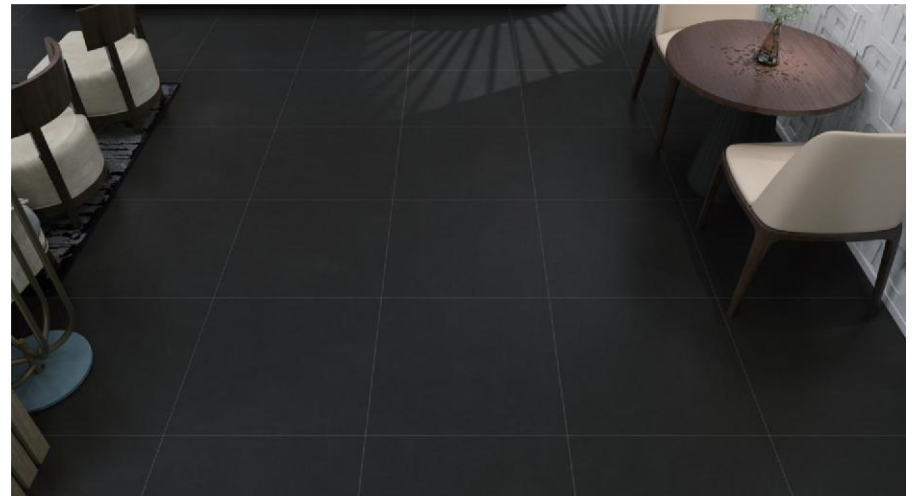

OY66Q04M
LAMP BLACK